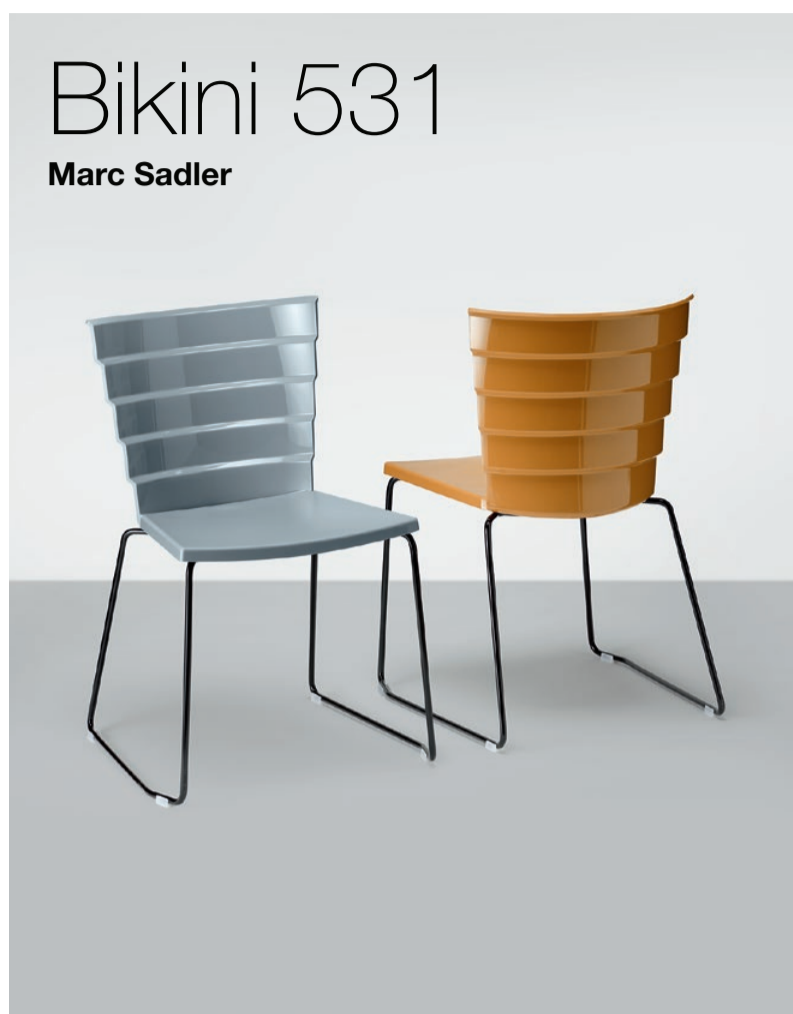

NEW PRODUCTS @HOST 2015

New steel sled frame.
Nuovo telaio a slitta in acciaio.

Flint is now available also in chair version.
Flint ora anche in versione sedia.

New upholstered shell for Uni-ka collection.
Nuova scocca imbottita per la collezione Uni-ka.

New frame with 4 round wooden legs.
Nuovo telaio 4 gambe tonde in legno.

**MEET METALMOBIL
@ HOST 2015**

**23-27 OCTOBER, MILAN, ITALY
PAD.10 STAND F85 G86**