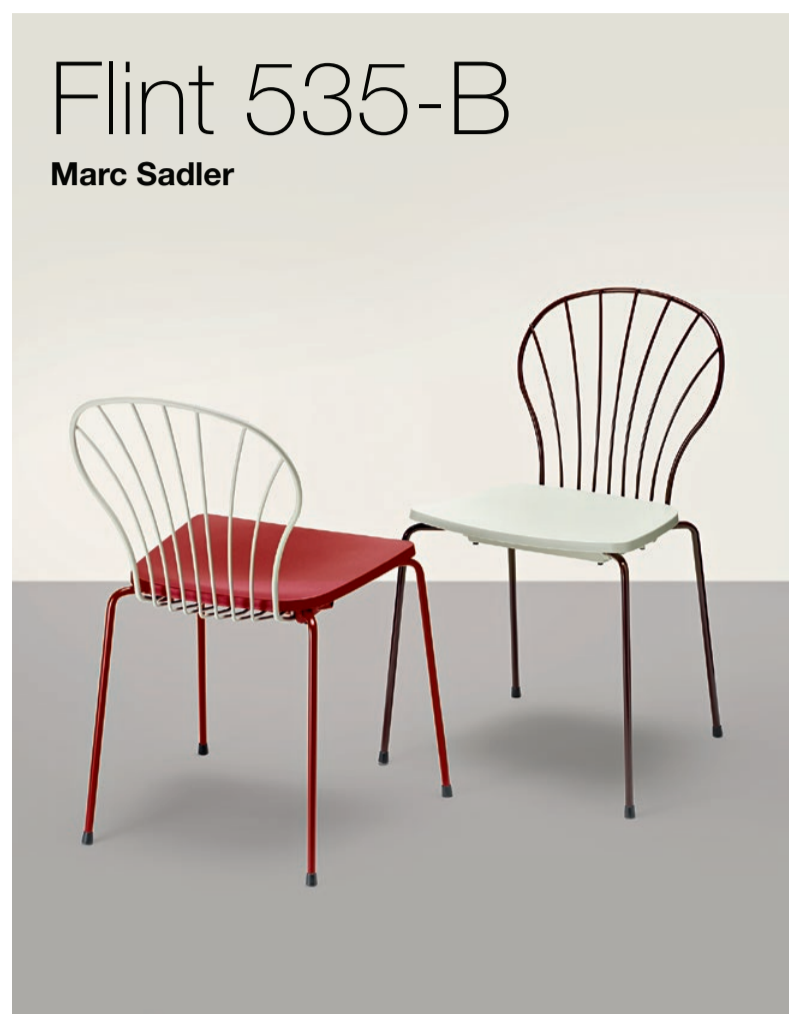

NEW PRODUCTS @HOST 2015

New steel sled frame.
Nuovo telaio a slitta in acciaio.

Flint is now available also in chair version.
Flint ora anche in versione sedia.

New upholstered shell for Uni-ka collection.
Nuova scocca imbottita per la collezione Uni-ka.

New frame with 4 round wooden legs.
Nuovo telaio 4 gambe tonde in legno.

**MEET METALMOBIL
@ HOST 2015**

**23-27 OCTOBER, MILAN, ITALY
PAD.10 STAND F85 G86**