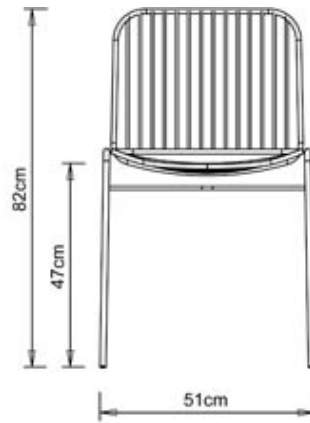

Shade 625

SHADE COLLECTION:
Shade 625, Shade 626, Shade 624B,
Shade 624,

Chair with 4 legs steel frame. Seat and back in steel frame.

STACKABLE

8

WEIGHT

6,3 Kg

PACK

STACKABLE

8

WEIGHT

7,2 Kg

PACK

0,37 m³

PIECES PER BOX

4

Shade 624

SHADE COLLECTION:

Shade 625, Shade 626, Shade 624B,
Shade 624,

Barstool with 4 legs steel frame. Seat and back in steel frame.
Seat-height: H 75cm.

STACKABLE

6

WEIGHT

6,8 Kg