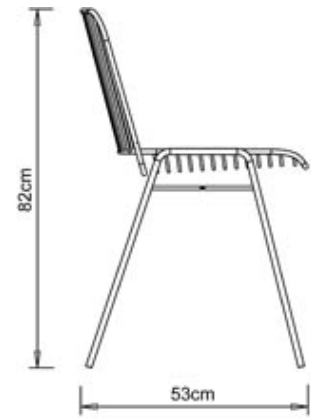

Shade 625

SHADE COLLECTION:
Shade 625, Shade 626, Shade 624B,
Shade 624,

Chair with 4 legs steel frame. Seat and back in steel frame.

STACKABLE

8

WEIGHT

6,3 Kg

PACK

Shade 624

SHADE COLLECTION:

Shade 625, Shade 626, Shade 624B,
Shade 624,

Barstool with 4 legs steel frame. Seat and back in steel frame.
Seat-height: H 75cm.

STACKABLE

6

WEIGHT

6,8 Kg