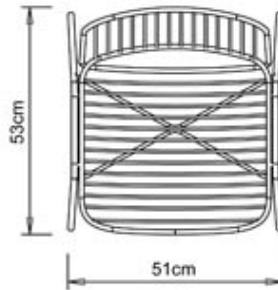

Shade 625

SHADE COLLECTION:
Shade 625, Shade 626, Shade 624B,
Shade 624,

Chair with 4 legs steel frame. Seat and back in steel frame.

STACKABLE

8

WEIGHT

6,3 Kg

PACK

Shade 624

SHADE COLLECTION:

Shade 625, Shade 626, Shade 624B,
Shade 624,

Barstool with 4 legs steel frame. Seat and back in steel frame.
Seat-height: H 75cm.

STACKABLE

6

WEIGHT

6,8 Kg