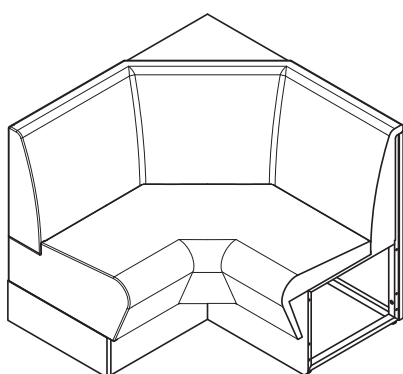

FAMILY SPACE JUST GOT BIGGER!

As of today, the 4 elements of the **SPACE** bench: art. 249, 250, 251 and 252, are now joined by a fifth component, Art. 242, which can be channelled with all the other articles of the **Space** family.

Art. 249

Art. 250

Art. 251

Art. 252

Art. 242

SPACE is a modular bench system.

Use: indoor areas.

Target: restaurants, bars, pubs, work canteens, etc..

FAMILY SPACE JUST GOT BIGGER! (cont.)

Art. 242 THE PROJECT:

Art. 242 THE PRODUCT:

Art 242 >

100

47

100

87

AC+LAM
(Modular bench system.
Laminated beechwood
and steel frame.
Seat and backrest
upholstered in fabric)

TE

REMEMBER!

The backrest of our Space bench can be customized according to your request. For further details please get in contact with your local agent or with us directly.